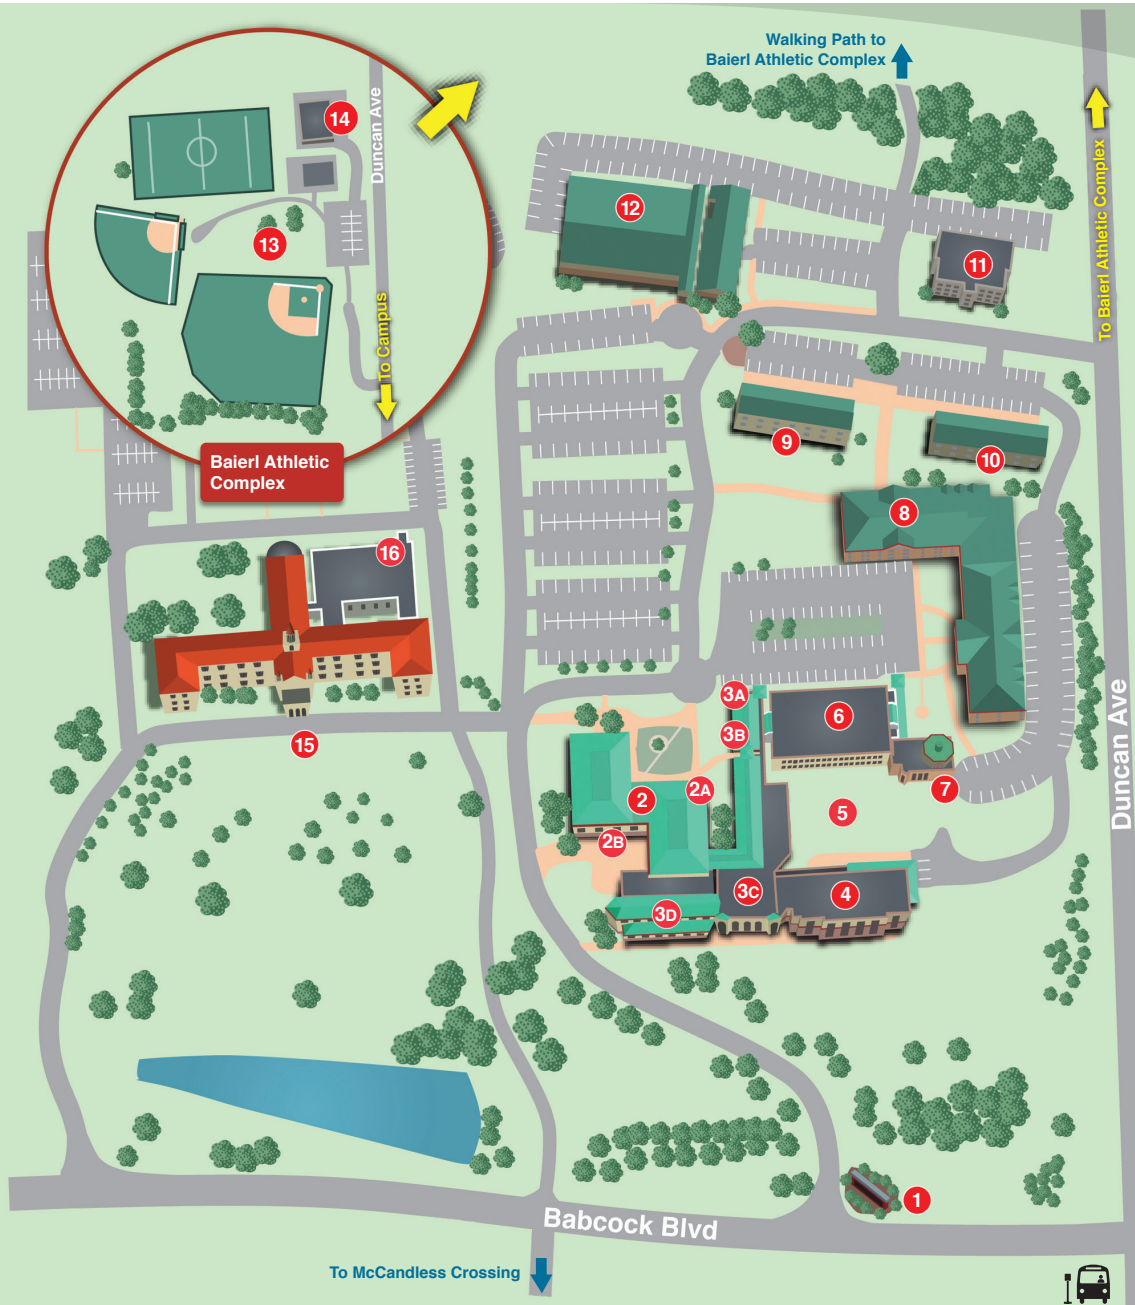

LA ROCHE UNIVERSITY

- 1 Main Entrance
- 2 Wright Library
 - 2A Admissions Office
 - 2B Mail & Print Center
- 3 Zappala Campus Center
 - 3A Main Entrance
 - 3B Admissions Welcome Center
 - 3C Zappala Campus Center Square
 - 3D Cantellops Dining Hall
- 4 Huber Academic Center
 - Bookstore
- 5 Outdoor Student Commons
- 6 Palumbo Science Center
- 7 Magdalen Chapel
- 8 Bold Hall
 - International Admissions
- 9 Mahler Hall
- 10 Schneider Hall
- 11 Peters Hall
- 12 Kerr Fitness & Sports Center
- 13 Baierl Athletic Complex
- 14 Facilities Management
- 15 Providence Heights
- 16 Marie de La Roche Center
 - Office of the President
 - Office of the Provost